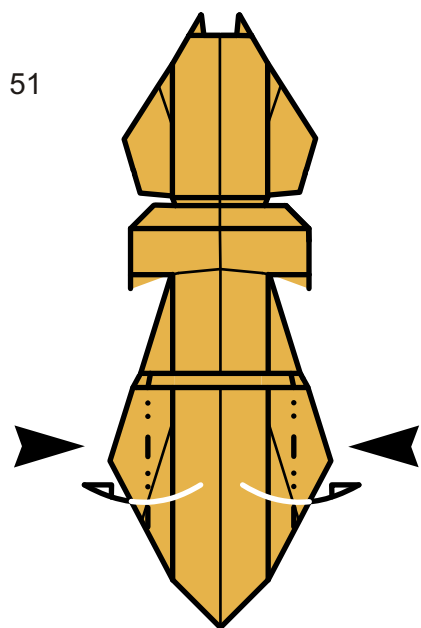

Origami

Ant / Mrówka

Ant / Mrówka
designed & diagrammed by Piotr Pluta
menikmati@o2.pl
03.2004

1

2

3

4

5

40

41

42

43

44

45

46

47

48

49

50

53

54

55