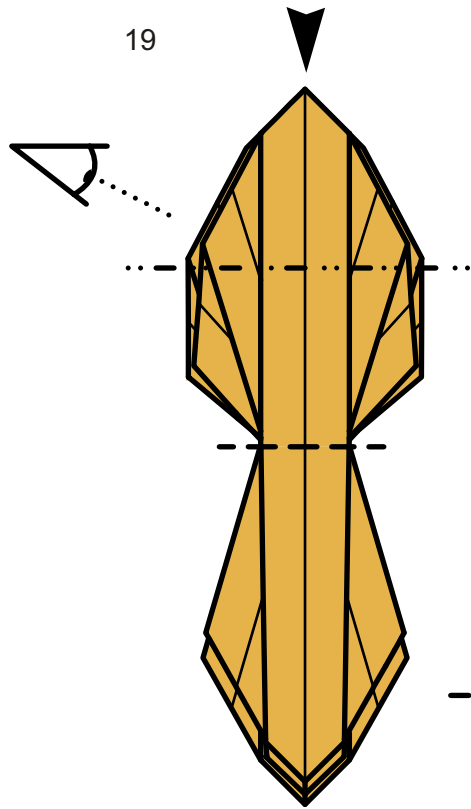

Origami

Ant / Mrówka

Ant / Mrówka
designed & diagrammed by Piotr Pluta
menikmati@o2.pl
03.2004

1

2

3

4

5

18

19

20

21

22

23

30

31